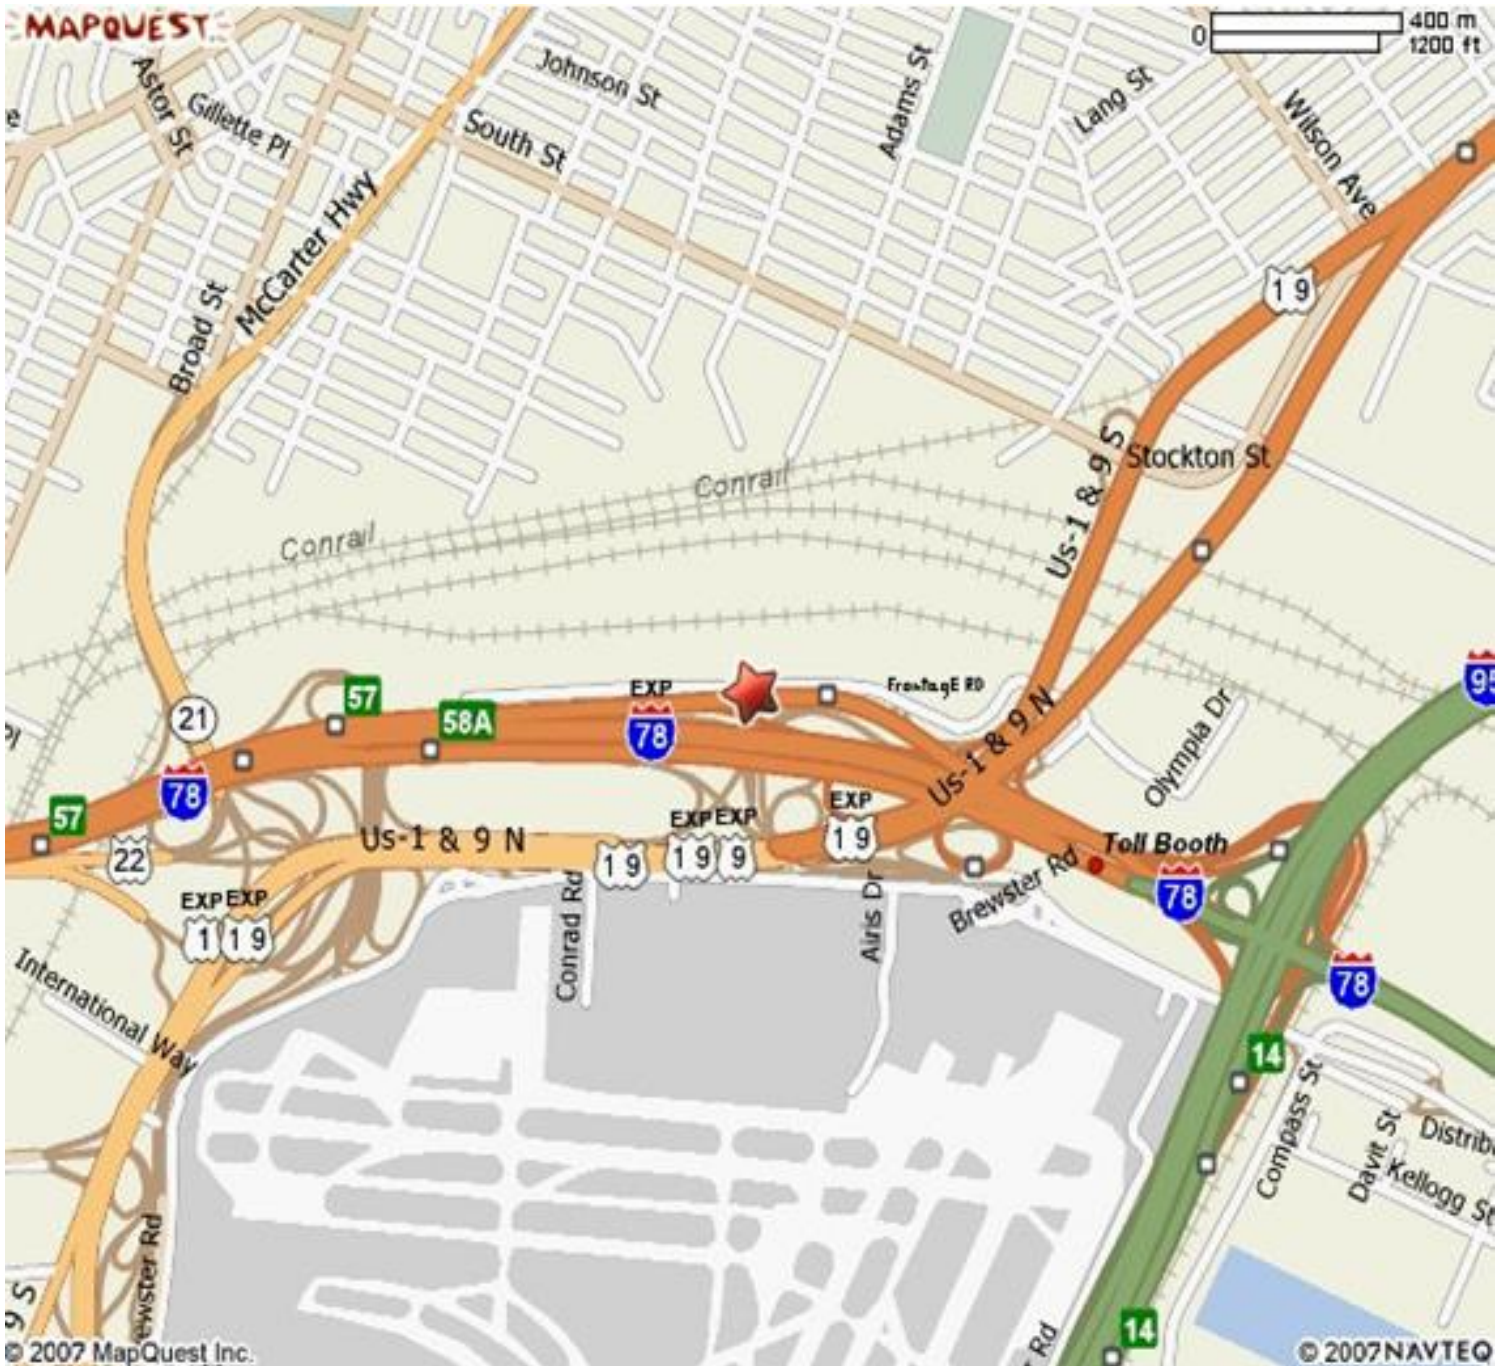

Directions to Ramada Plaza Newark Airport

160 Frontage Rd., Newark, NJ 07114

973-854-7809

- FROM NJ TURNPIKE
Take Exit 14. Take second right marked Frontage Road after Tollbooth
- FROM GARDEN STATE PARKWAY
 - Driving from the south of Newark Airport, take exit 142 and follow directions for Routes 24 & I-78 to Frontage Road Exit 58B
 - Driving from the north of Newark Airport take exit 140 to Route 22 East and follow directions for Route 22 East
- FROM ROUTES 24 & I-78
Take Exit 58B marked Frontage Road. Bear Right
- FROM ROUTE 22 EAST
Follow Route 22 to Routes 1 & 9 North Follow 1 & 9 North local to sign marked Frontage Road
- DRIVING SOUTH ON ROUTE 21
Take Routes 1 & 9 North local to Frontage Road
- FROM HOLLAND TUNNEL
Take NJ Turnpike to Exit 14. Take second right marked Frontage Road after Toll Booth.
- DRIVING FROM THE SOUTH OF NEWARK AIRPORT ON ROUTES 1 & 9 NORTH
Follow 1 & 9 Local to Sign marked Frontage Road
- DRIVING FROM THE NORTH OF NEWARK AIRPORT ON ROUTES 1 & 9 SOUTH
Watch for Airport Sign. Take Frontage Road on immediate right.
- FROM NEWARK AIRPORT
Exit Airport. Follow 1 & 9 North to Frontage Road.
- FROM THE NORTH TERMINAL
Follow signs to 1 & 9 and 22. Take Frontage Road
- FROM THE GEORGE WASHINGTON BRIDGE
Take NJ Turnpike South to Exit 14. Take second right marked Frontage Road after Tollbooth
- FROM LINCOLN TUNNEL
Take NJ Turnpike South to Exit 14. Take second right marked Frontage Road after Tollbooth